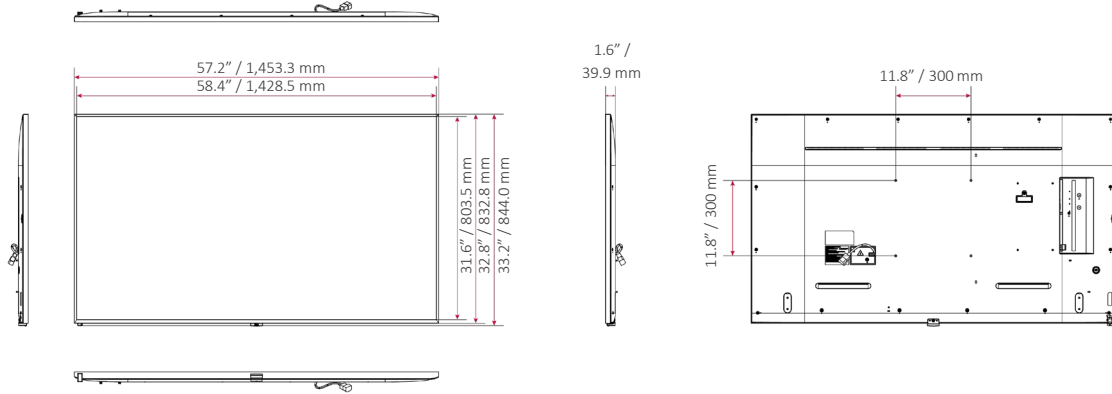

DIMENSIONS

65"

55"

49"

43"

		65UH7J-H	55UH7J-H	49UH7J-H	43UH7J-H
Panel	Screen Size	65"	55"	49"	43"
	Panel Technology	IPS	IPS	IPS	IPS
	Back Light Type	Edge	Edge	Edge	Edge
	Aspect Ratio	16 : 9	16 : 9	16 : 9	16 : 9
	Native Resolution	3,840 × 2,160 (UHD)	3,840 × 2,160 (UHD)	3,840 × 2,160 (UHD)	3,840 × 2,160 (UHD)
	Refresh Rate	60 Hz	60 Hz	60 Hz	60 Hz
	Brightness	700 nits (Typ.)	700 nits (Typ.)	700 nits (Typ.)	700 nits (Typ.)
	Contrast Ratio	1,100 : 1	1,100 : 1	1,000 : 1	1,200 : 1
	Dynamic CR ¹	1,000,000 : 1	1,000,000 : 1	1,000,000 : 1	1,000,000 : 1
	Color Gamut	BT709 95%	BT709 95%	BT709 95%	BT709 95%
	Viewing Angle (H × V)	178° × 178°	178° × 178°	178° × 178°	178° × 178°
	Color Depth	1.07 Billion Colors (10 bit (D))	1.07 Billion Colors (10 bit (D))	1.07 Billion Colors (10 bit (D))	1.07 Billion Colors (8 bit + FRC)
	Response Time	8 ms (G to G)	8 ms (G to G)	8 ms (G to G)	8 ms (G to G)
	Surface Treatment (Haze)	28%	28%	28%	25%
	Life time	50,000 Hrs (Min.)	50,000 Hrs (Min.)	50,000 Hrs (Min.)	50,000 Hrs (Min.)
	Operation Hours (Hours / Day)	24 / 7	24 / 7	24 / 7	24 / 7
Portrait / Landscape	Yes / Yes	Yes / Yes	Yes / Yes	Yes / Yes	
Connectivity	Input	HDMI (x2, HDCP 2.2/1.4), DP (USB-C (DP Alternate Mode) Shared, HDCP 2.2/1.3), DVI-D (HDCP 1.4), Audio In, RS-232C (4-Pin 3.5mm), RJ45 (LAN), IR In, USB 2.0 Type A, USB 2.0 Type C (without PD Function)			
	Output	DP Out (Input: HDMI 1 / HDMI 2 / DVI / DP / USB-C / OPS), Audio Out, RS-232C Out (4 Pin 3.5mm)			
Mechanical Specification	Bezel Color	Black	Black	Black	Black
	Bezel Width	9.9 mm (T/R/L), 14.4 mm (B)	9.9 mm (T/R/L), 14.4 mm (B)	9.9 mm (T/R/L), 14.4 mm (B)	8.4 mm (T/R/L), 14.4 mm (B)
	Weight (Head)	62.2 lbs. / 28.2 kg	41.9 lbs. / 19.0 kg	34.0 lbs. / 15.4 kg	24.7 lbs. / 11.2 kg
	Weight (Head + Stand)	63.5 lbs. / 28.8 kg	43.2 lbs. / 19.6 kg	35.3 lbs. / 16.0 kg	26.0 lbs. / 11.8 kg
	Packed Weight	77.2 lbs. / 35.0 kg	53.4 lbs. / 24.2 kg	41.4 lbs. / 18.8 kg	30.2 lbs. / 13.7 kg
	Monitor Dimensions (W × H × D) (with LG Logo)	57.2 × 33.2 × 1.6 in. 1,453.3 × 844.0 × 39.9 mm	48.6 × 28.4 × 1.6 in. 1,234.4 × 720.9 × 39.9 mm	43.3 × 25.4 × 1.6 in. 1,098.6 × 644.5 × 39.9 mm	37.9 × 22.4 × 1.6 in. 962.5 × 568.0 × 39.9 mm
	Monitor Dimensions with Stand (W × H × D)	57.2 × 35.2 × 11.4 in. 1,453.3 × 893.1 × 290.0 mm	48.6 × 30.3 × 11.4 in. 1,234.4 × 770.7 × 290.0 mm	43.3 × 27.3 × 11.4 in. 1,098.6 × 694.3 × 290.0 mm	37.9 × 24.1 × 11.4 in. 962.5 × 613.1 × 290.0 mm
	Carton Dimensions (W × H × D) (Box Outer Size)	63.0 × 43.1 × 6.9 in. 1,600.0 × 1095.0 × 175.0 mm	53.5 × 32.9 × 6.9 in. 1,360.0 × 835.0 × 175.0 mm	47.1 × 30.5 × 6.4 in. 1,197.0 × 775.0 × 162.0 mm	41.7 × 26.0 × 6.0 in. 1,060.0 × 660.0 × 152.0 mm
	Handle	No	No	No	No
	VESA™ Standard Mount Interface	300 × 300 mm	300 × 300 mm	300 × 300 mm	200 × 200 mm
Key Features	Internal Memory 16 GB, Built-in Wi-Fi, Sensor (Temperature Sensor, Auto Brightness Sensor, Acceleration (Gyro) Sensor), Local Key Operation, webOS 6.0, Embedded CMS (Local Contents Scheduling, Group Manager), USB Plug & Play, Fail Over, Background Image (Booting Logo Image, No Signal Image), Sync Mode (RS-232C Sync, Local Network Sync), Multi-screen (PIP, PBP (4)), Screen Share, Video Tag (4), Play via URL, Rotation (Screen Rotation, External Input Rotation), Gapless Playback, Tile Mode Setting (Max. 15 × 15), Setting Data Cloning, SNMP, ISM Method, Auto Set ID, Status Mailing, Control Manager, 3 rd Party Compatibility (Crestron Connected ^{®2}), Power (Smart Energy Saving, PM Mode, Wake on LAN, Network Ready), Beacon, HDMI-CEC ³ , SI Server Setting, webRTC, Pro:Idiom				
Environment Conditions	Operation Temperature	32°F to 104°F 0°C to 40°C	32°F to 104°F 0°C to 40°C	32°F to 104°F 0°C to 40°C	32°F to 104°F 0°C to 40°C
	Operation Humidity	10% to 80%	10% to 80%	10% to 80%	10% to 80%
Power	Power Supply	100-240 Vac, 50/60 Hz	100-240 Vac, 50/60 Hz	100-240 Vac, 50/60 Hz	100-240 Vac, 50/60 Hz
	Power Type	Built-in Power	Built-in Power	Built-in Power	Built-in Power
Power Consumption	Typ. / Max.	130 W / 190 W	110 W / 150 W	100 W / 140 W	80 W / 120 W
	BTU (British Thermal Unit)	444 BTU/Hr (Typ.), 649 BTU/Hr (Max.)	376 BTU/Hr (Typ.), 512 BTU/Hr (Max.)	342 BTU/Hr (Typ.), 478 BTU/Hr (Max.)	273 BTU/Hr (Typ.), 410 BTU/Hr (Max.)
	Smart Energy Saving (~70%)	91 W	77 W	70 W	56 W
	DPM	0.5 W	0.5 W	0.5 W	0.5 W
Sound	Power off	0.5 W	0.5 W	0.5 W	0.5 W
	Speaker	Yes	Yes	Yes	Yes
Certification	Safety	CB / NRTL	CB / NRTL	CB / NRTL	CB / NRTL
	EMC	FCC Class "A" / CE / KC	FCC Class "A" / CE / KC	FCC Class "A" / CE / KC	FCC Class "A" / CE / KC
	ErP / Energy Star	Yes (NewErP) / Yes	Yes (NewErP) / Yes	Yes (NewErP) / Yes	Yes (NewErP) / Yes
OPS Compatibility	OPS Type Compatible	Yes	Yes	Yes	Yes
	OPS Power Built-in	No	No	No	No
Software Compatibility	SuperSign CMS, SuperSign Control / Control+, SuperSign WB, SuperSign Media Editor, Promota (Not available for EU/CIS), Mobile CMS (TBD), LG ConnectedCare ⁴				
Language	English, French, German, Spanish, Italian, Korean, Chinese (Simplified), Chinese (Original), Portugues (Brazil), Swedish, Finnish, Norwegian, Danish, Russian, Japanese, Portugues (Europe), Dutch, Czech, Greek, Turkish, Arabic				
Accessory	Basic	Remote Controller, Power Cord, QSG, Regulation Book, Phone to RS-232C Gender, USB-C Cable			
	Optional	Stand (ST-653T), Wall Bracket (LSW350B), OPS Kit (KT-OPSF)			
Special Feature	Overlay Touch Compatibility	No	No	No	No
	Tilt (Facedown)	Yes (Max. 30°) ⁵	Yes (Max. 30°) ⁵	Yes (Max. 30°) ⁵	Yes (Max. 15°) ⁵
	IP Rating	IP5X	IP5X	IP5X	IP5X