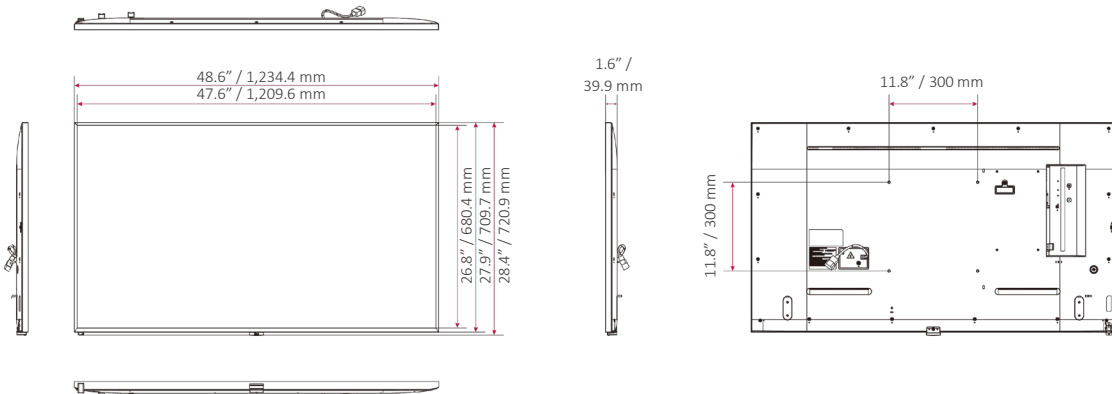

DIMENSIONS

65"

55"

49"

43"

		65UH7J-H	55UH7J-H	49UH7J-H	43UH7J-H
Panel	Screen Size	65"	55"	49"	43"
	Panel Technology	IPS	IPS	IPS	IPS
	Back Light Type	Edge	Edge	Edge	Edge
	Aspect Ratio	16 : 9	16 : 9	16 : 9	16 : 9
	Native Resolution	3,840 × 2,160 (UHD)	3,840 × 2,160 (UHD)	3,840 × 2,160 (UHD)	3,840 × 2,160 (UHD)
	Refresh Rate	60 Hz	60 Hz	60 Hz	60 Hz
	Brightness	700 nits (Typ.)	700 nits (Typ.)	700 nits (Typ.)	700 nits (Typ.)
	Contrast Ratio	1,100 : 1	1,100 : 1	1,000 : 1	1,200 : 1
	Dynamic CR ¹	1,000,000 : 1	1,000,000 : 1	1,000,000 : 1	1,000,000 : 1
	Color Gamut	BT709 95%	BT709 95%	BT709 95%	BT709 95%
	Viewing Angle (H × V)	178° × 178°	178° × 178°	178° × 178°	178° × 178°
	Color Depth	1.07 Billion Colors (10 bit (D))	1.07 Billion Colors (10 bit (D))	1.07 Billion Colors (10 bit (D))	1.07 Billion Colors (8 bit + FRC)
	Response Time	8 ms (G to G)	8 ms (G to G)	8 ms (G to G)	8 ms (G to G)
	Surface Treatment (Haze)	28%	28%	28%	25%
	Life time	50,000 Hrs (Min.)	50,000 Hrs (Min.)	50,000 Hrs (Min.)	50,000 Hrs (Min.)
	Operation Hours (Hours / Day)	24 / 7	24 / 7	24 / 7	24 / 7
Portrait / Landscape	Yes / Yes	Yes / Yes	Yes / Yes	Yes / Yes	
Connectivity	Input	HDMI (x2, HDCP 2.2/1.4), DP (USB-C (DP Alternate Mode) Shared, HDCP 2.2/1.3), DVI-D (HDCP 1.4), Audio In, RS-232C (4-Pin 3.5mm), RJ45 (LAN), IR In, USB 2.0 Type A, USB 2.0 Type C (without PD Function)			
	Output	DP Out (Input: HDMI 1 / HDMI 2 / DVI / DP / USB-C / OPS), Audio Out, RS-232C Out (4 Pin 3.5mm)			
Mechanical Specification	Bezel Color	Black	Black	Black	Black
	Bezel Width	9.9 mm (T/R/L), 14.4 mm (B)	9.9 mm (T/R/L), 14.4 mm (B)	9.9 mm (T/R/L), 14.4 mm (B)	8.4 mm (T/R/L), 14.4 mm (B)
	Weight (Head)	62.2 lbs. / 28.2 kg	41.9 lbs. / 19.0 kg	34.0 lbs. / 15.4 kg	24.7 lbs. / 11.2 kg
	Weight (Head + Stand)	63.5 lbs. / 28.8 kg	43.2 lbs. / 19.6 kg	35.3 lbs. / 16.0 kg	26.0 lbs. / 11.8 kg
	Packed Weight	77.2 lbs. / 35.0 kg	53.4 lbs. / 24.2 kg	41.4 lbs. / 18.8 kg	30.2 lbs. / 13.7 kg
	Monitor Dimensions (W × H × D) (with LG Logo)	57.2 × 33.2 × 1.6 in. 1,453.3 × 844.0 × 39.9 mm	48.6 × 28.4 × 1.6 in. 1,234.4 × 720.9 × 39.9 mm	43.3 × 25.4 × 1.6 in. 1,098.6 × 644.5 × 39.9 mm	37.9 × 22.4 × 1.6 in. 962.5 × 568.0 × 39.9 mm
	Monitor Dimensions with Stand (W × H × D)	57.2 × 35.2 × 11.4 in. 1,453.3 × 893.1 × 290.0 mm	48.6 × 30.3 × 11.4 in. 1,234.4 × 770.7 × 290.0 mm	43.3 × 27.3 × 11.4 in. 1,098.6 × 694.3 × 290.0 mm	37.9 × 24.1 × 11.4 in. 962.5 × 613.1 × 290.0 mm
	Carton Dimensions (W × H × D) (Box Outer Size)	63.0 × 43.1 × 6.9 in. 1,600.0 × 1095.0 × 175.0 mm	53.5 × 32.9 × 6.9 in. 1,360.0 × 835.0 × 175.0 mm	47.1 × 30.5 × 6.4 in. 1,197.0 × 775.0 × 162.0 mm	41.7 × 26.0 × 6.0 in. 1,060.0 × 660.0 × 152.0 mm
	Handle	No	No	No	No
	VESA™ Standard Mount Interface	300 × 300 mm	300 × 300 mm	300 × 300 mm	200 × 200 mm
Key Features	Internal Memory 16 GB, Built-in Wi-Fi, Sensor (Temperature Sensor, Auto Brightness Sensor, Acceleration (Gyro) Sensor), Local Key Operation, webOS 6.0, Embedded CMS (Local Contents Scheduling, Group Manager), USB Plug & Play, Fail Over, Background Image (Booting Logo Image, No Signal Image), Sync Mode (RS-232C Sync, Local Network Sync), Multi-screen (PIP, PBP (4)), Screen Share, Video Tag (4), Play via URL, Rotation (Screen Rotation, External Input Rotation), Gapless Playback, Tile Mode Setting (Max. 15 × 15), Setting Data Cloning, SNMP, ISM Method, Auto Set ID, Status Mailing, Control Manager, 3 rd Party Compatibility (Crestron Connected ^{®2}), Power (Smart Energy Saving, PM Mode, Wake on LAN, Network Ready), Beacon, HDMI-CEC ³ , SI Server Setting, webRTC, Pro:Idiom				
Environment Conditions	Operation Temperature	32°F to 104°F 0°C to 40°C	32°F to 104°F 0°C to 40°C	32°F to 104°F 0°C to 40°C	32°F to 104°F 0°C to 40°C
	Operation Humidity	10% to 80%	10% to 80%	10% to 80%	10% to 80%
Power	Power Supply	100-240 Vac, 50/60 Hz	100-240 Vac, 50/60 Hz	100-240 Vac, 50/60 Hz	100-240 Vac, 50/60 Hz
	Power Type	Built-in Power	Built-in Power	Built-in Power	Built-in Power
Power Consumption	Typ. / Max.	130 W / 190 W	110 W / 150 W	100 W / 140 W	80 W / 120 W
	BTU (British Thermal Unit)	444 BTU/Hr (Typ.), 649 BTU/Hr (Max.)	376 BTU/Hr (Typ.), 512 BTU/Hr (Max.)	342 BTU/Hr (Typ.), 478 BTU/Hr (Max.)	273 BTU/Hr (Typ.), 410 BTU/Hr (Max.)
	Smart Energy Saving (~70%)	91 W	77 W	70 W	56 W
	DPM	0.5 W	0.5 W	0.5 W	0.5 W
Sound	Power off	0.5 W	0.5 W	0.5 W	0.5 W
	Speaker	Yes	Yes	Yes	Yes
Certification	Safety	CB / NRTL	CB / NRTL	CB / NRTL	CB / NRTL
	EMC	FCC Class "A" / CE / KC	FCC Class "A" / CE / KC	FCC Class "A" / CE / KC	FCC Class "A" / CE / KC
	ErP / Energy Star	Yes (NewErP) / Yes	Yes (NewErP) / Yes	Yes (NewErP) / Yes	Yes (NewErP) / Yes
OPS Compatibility	OPS Type Compatible	Yes	Yes	Yes	Yes
	OPS Power Built-in	No	No	No	No
Software Compatibility	SuperSign CMS, SuperSign Control / Control+, SuperSign WB, SuperSign Media Editor, Promota (Not available for EU/CIS), Mobile CMS (TBD), LG ConnectedCare ⁴				
Language	English, French, German, Spanish, Italian, Korean, Chinese (Simplified), Chinese (Original), Portugues (Brazil), Swedish, Finnish, Norwegian, Danish, Russian, Japanese, Portugues (Europe), Dutch, Czech, Greek, Turkish, Arabic				
Accessory	Basic	Remote Controller, Power Cord, QSG, Regulation Book, Phone to RS-232C Gender, USB-C Cable			
	Optional	Stand (ST-653T), Wall Bracket (LSW350B), OPS Kit (KT-OPSF)			
Special Feature	Overlay Touch Compatibility	No	No	No	No
	Tilt (Facedown)	Yes (Max. 30°) ⁵	Yes (Max. 30°) ⁵	Yes (Max. 30°) ⁵	Yes (Max. 15°) ⁵
	IP Rating	IP5X	IP5X	IP5X	IP5X