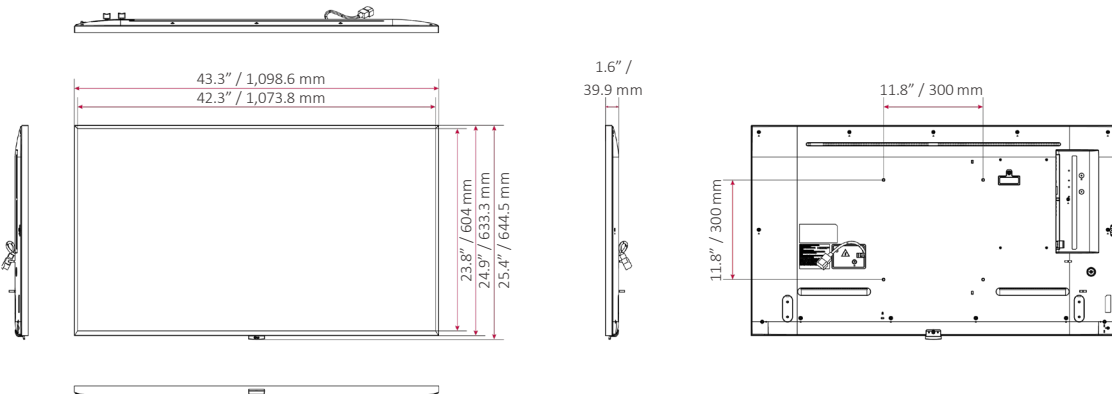

DIMENSIONS

65"

55"

49"

43"

		65UH7J-H	55UH7J-H	49UH7J-H	43UH7J-H
Panel	Screen Size	65"	55"	49"	43"
	Panel Technology	IPS	IPS	IPS	IPS
	Back Light Type	Edge	Edge	Edge	Edge
	Aspect Ratio	16 : 9	16 : 9	16 : 9	16 : 9
	Native Resolution	3,840 × 2,160 (UHD)	3,840 × 2,160 (UHD)	3,840 × 2,160 (UHD)	3,840 × 2,160 (UHD)
	Refresh Rate	60 Hz	60 Hz	60 Hz	60 Hz
	Brightness	700 nits (Typ.)	700 nits (Typ.)	700 nits (Typ.)	700 nits (Typ.)
	Contrast Ratio	1,100 : 1	1,100 : 1	1,000 : 1	1,200 : 1
	Dynamic CR ¹	1,000,000 : 1	1,000,000 : 1	1,000,000 : 1	1,000,000 : 1
	Color Gamut	BT709 95%	BT709 95%	BT709 95%	BT709 95%
	Viewing Angle (H × V)	178° × 178°	178° × 178°	178° × 178°	178° × 178°
	Color Depth	1.07 Billion Colors (10 bit (D))	1.07 Billion Colors (10 bit (D))	1.07 Billion Colors (10 bit (D))	1.07 Billion Colors (8 bit + FRC)
	Response Time	8 ms (G to G)	8 ms (G to G)	8 ms (G to G)	8 ms (G to G)
	Surface Treatment (Haze)	28%	28%	28%	25%
	Life time	50,000 Hrs (Min.)	50,000 Hrs (Min.)	50,000 Hrs (Min.)	50,000 Hrs (Min.)
	Operation Hours (Hours / Day)	24 / 7	24 / 7	24 / 7	24 / 7
Portrait / Landscape	Yes / Yes	Yes / Yes	Yes / Yes	Yes / Yes	
Connectivity	Input	HDMI (x2, HDCP 2.2/1.4), DP (USB-C (DP Alternate Mode) Shared, HDCP 2.2/1.3), DVI-D (HDCP 1.4), Audio In, RS-232C (4-Pin 3.5mm), RJ45 (LAN), IR In, USB 2.0 Type A, USB 2.0 Type C (without PD Function)			
	Output	DP Out (Input: HDMI 1 / HDMI 2 / DVI / DP / USB-C / OPS), Audio Out, RS-232C Out (4 Pin 3.5mm)			
Mechanical Specification	Bezel Color	Black	Black	Black	Black
	Bezel Width	9.9 mm (T/R/L), 14.4 mm (B)	9.9 mm (T/R/L), 14.4 mm (B)	9.9 mm (T/R/L), 14.4 mm (B)	8.4 mm (T/R/L), 14.4 mm (B)
	Weight (Head)	62.2 lbs. / 28.2 kg	41.9 lbs. / 19.0 kg	34.0 lbs. / 15.4 kg	24.7 lbs. / 11.2 kg
	Weight (Head + Stand)	63.5 lbs. / 28.8 kg	43.2 lbs. / 19.6 kg	35.3 lbs. / 16.0 kg	26.0 lbs. / 11.8 kg
	Packed Weight	77.2 lbs. / 35.0 kg	53.4 lbs. / 24.2 kg	41.4 lbs. / 18.8 kg	30.2 lbs. / 13.7 kg
	Monitor Dimensions (W × H × D) (with LG Logo)	57.2 × 33.2 × 1.6 in. 1,453.3 × 844.0 × 39.9 mm	48.6 × 28.4 × 1.6 in. 1,234.4 × 720.9 × 39.9 mm	43.3 × 25.4 × 1.6 in. 1,098.6 × 644.5 × 39.9 mm	37.9 × 22.4 × 1.6 in. 962.5 × 568.0 × 39.9 mm
	Monitor Dimensions with Stand (W × H × D)	57.2 × 35.2 × 11.4 in. 1,453.3 × 893.1 × 290.0 mm	48.6 × 30.3 × 11.4 in. 1,234.4 × 770.7 × 290.0 mm	43.3 × 27.3 × 11.4 in. 1,098.6 × 694.3 × 290.0 mm	37.9 × 24.1 × 11.4 in. 962.5 × 613.1 × 290.0 mm
	Carton Dimensions (W × H × D) (Box Outer Size)	63.0 × 43.1 × 6.9 in. 1,600.0 × 1095.0 × 175.0 mm	53.5 × 32.9 × 6.9 in. 1,360.0 × 835.0 × 175.0 mm	47.1 × 30.5 × 6.4 in. 1,197.0 × 775.0 × 162.0 mm	41.7 × 26.0 × 6.0 in. 1,060.0 × 660.0 × 152.0 mm
	Handle	No	No	No	No
	VESA™ Standard Mount Interface	300 × 300 mm	300 × 300 mm	300 × 300 mm	200 × 200 mm
Key Features	Internal Memory 16 GB, Built-in Wi-Fi, Sensor (Temperature Sensor, Auto Brightness Sensor, Acceleration (Gyro) Sensor), Local Key Operation, webOS 6.0, Embedded CMS (Local Contents Scheduling, Group Manager), USB Plug & Play, Fail Over, Background Image (Booting Logo Image, No Signal Image), Sync Mode (RS-232C Sync, Local Network Sync), Multi-screen (PIP, PBP (4)), Screen Share, Video Tag (4), Play via URL, Rotation (Screen Rotation, External Input Rotation), Gapless Playback, Tile Mode Setting (Max. 15 × 15), Setting Data Cloning, SNMP, ISM Method, Auto Set ID, Status Mailing, Control Manager, 3 rd Party Compatibility (Crestron Connected ^{®2}), Power (Smart Energy Saving, PM Mode, Wake on LAN, Network Ready), Beacon, HDMI-CEC ³ , SI Server Setting, webRTC, Pro:Idiom				
Environment Conditions	Operation Temperature	32°F to 104°F 0°C to 40°C	32°F to 104°F 0°C to 40°C	32°F to 104°F 0°C to 40°C	32°F to 104°F 0°C to 40°C
	Operation Humidity	10% to 80%	10% to 80%	10% to 80%	10% to 80%
Power	Power Supply	100-240 Vac, 50/60 Hz	100-240 Vac, 50/60 Hz	100-240 Vac, 50/60 Hz	100-240 Vac, 50/60 Hz
	Power Type	Built-in Power	Built-in Power	Built-in Power	Built-in Power
Power Consumption	Typ. / Max.	130 W / 190 W	110 W / 150 W	100 W / 140 W	80 W / 120 W
	BTU (British Thermal Unit)	444 BTU/Hr (Typ.), 649 BTU/Hr (Max.)	376 BTU/Hr (Typ.), 512 BTU/Hr (Max.)	342 BTU/Hr (Typ.), 478 BTU/Hr (Max.)	273 BTU/Hr (Typ.), 410 BTU/Hr (Max.)
	Smart Energy Saving (~70%)	91 W	77 W	70 W	56 W
	DPM	0.5 W	0.5 W	0.5 W	0.5 W
Sound	Power off	0.5 W	0.5 W	0.5 W	0.5 W
	Speaker	Yes	Yes	Yes	Yes
Certification	Safety	CB / NRTL	CB / NRTL	CB / NRTL	CB / NRTL
	EMC	FCC Class "A" / CE / KC	FCC Class "A" / CE / KC	FCC Class "A" / CE / KC	FCC Class "A" / CE / KC
	ErP / Energy Star	Yes (NewErP) / Yes	Yes (NewErP) / Yes	Yes (NewErP) / Yes	Yes (NewErP) / Yes
OPS Compatibility	OPS Type Compatible	Yes	Yes	Yes	Yes
	OPS Power Built-in	No	No	No	No
Software Compatibility	SuperSign CMS, SuperSign Control / Control+, SuperSign WB, SuperSign Media Editor, Promota (Not available for EU/CIS), Mobile CMS (TBD), LG ConnectedCare ⁴				
Language	English, French, German, Spanish, Italian, Korean, Chinese (Simplified), Chinese (Original), Portugues (Brazil), Swedish, Finnish, Norwegian, Danish, Russian, Japanese, Portugues (Europe), Dutch, Czech, Greek, Turkish, Arabic				
Accessory	Basic	Remote Controller, Power Cord, QSG, Regulation Book, Phone to RS-232C Gender, USB-C Cable			
	Optional	Stand (ST-653T), Wall Bracket (LSW350B), OPS Kit (KT-OPSF)			
Special Feature	Overlay Touch Compatibility	No	No	No	No
	Tilt (Facedown)	Yes (Max. 30°) ⁵	Yes (Max. 30°) ⁵	Yes (Max. 30°) ⁵	Yes (Max. 15°) ⁵
	IP Rating	IP5X	IP5X	IP5X	IP5X