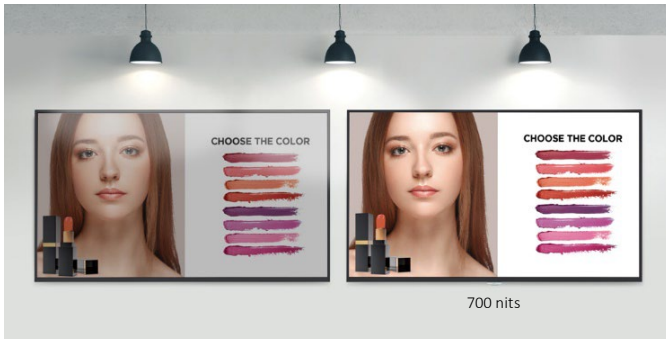

UH7J-H	
Screen Size	65" / 55" / 49" / 43"
Native Resolution	3,840 × 2,160 (UHD)
Bezel Color	Black
Brightness	700 nits (Typ.)
Bezel	65" / 55" / 49": 9.9 mm (T/R/L), 14.4 mm (B) 43": 8.4 mm (T/R/L), 14.4 mm (B)
Depth	1.57 in. / 39.9 mm

Appropriate Display Brightness

With a high brightness of 700 nits, the UH7J-H series clearly delivers content and attracts attention, making it a perfect display for marketing in airports, retail, shopping malls, etc.