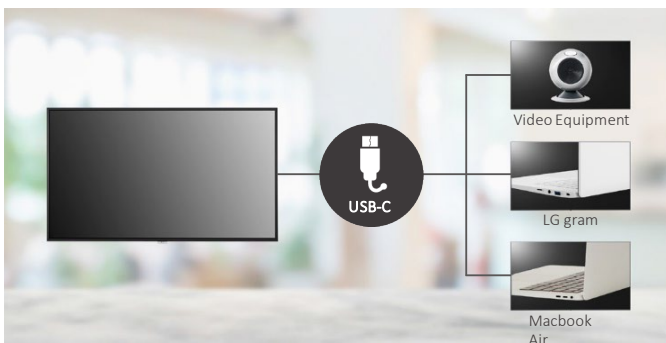

* LG Promota is can be downloaded from the App Store and Google Play store. (Not available for Europe/CIS Region)

USB-C Interface Port

The use of the USB-C is becoming popular for connections with laptops, video devices, and tablets. The UH7J-H series supports the USB-C jack interface, allowing easy connection with other devices.