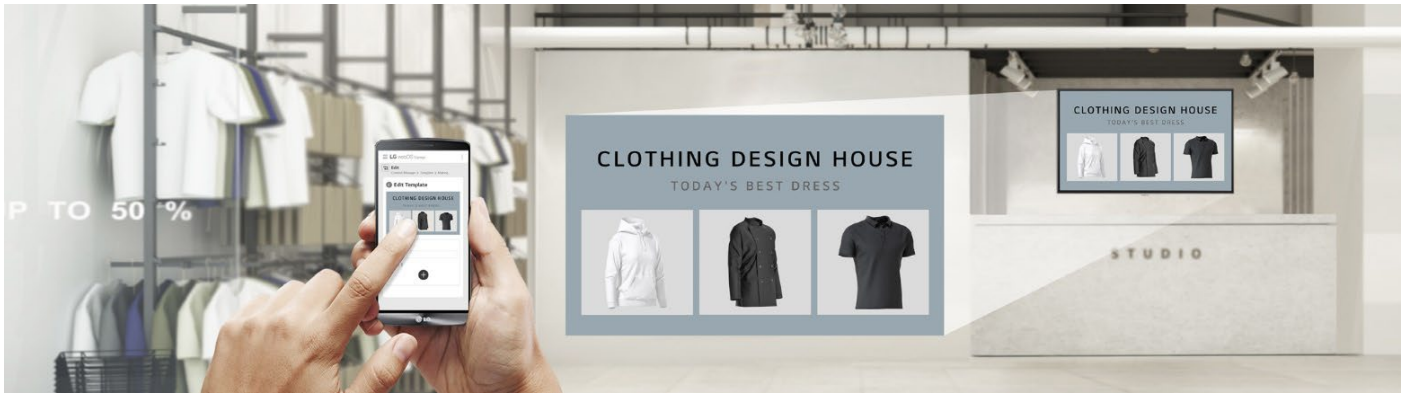

Mobile Content Management

You can create a store profile and receive template recommendations using the Promota* app. Users can customize templates as needed and easily create and manage content not only on PCs but also on mobile devices.