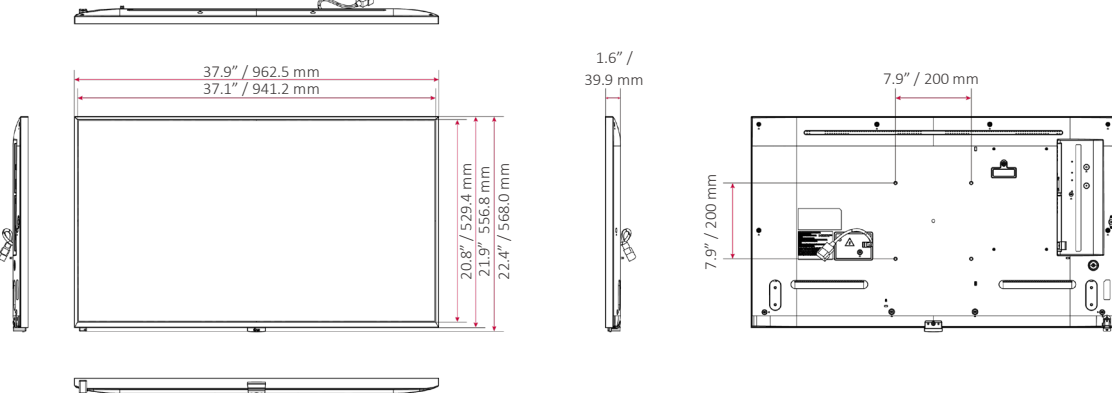

DIMENSIONS

65"

55"

49"

43"

		65UH7J-H	55UH7J-H	49UH7J-H	43UH7J-H
Panel	Screen Size	65"	55"	49"	43"
	Panel Technology	IPS	IPS	IPS	IPS
	Back Light Type	Edge	Edge	Edge	Edge
	Aspect Ratio	16 : 9	16 : 9	16 : 9	16 : 9
	Native Resolution	3,840 × 2,160 (UHD)	3,840 × 2,160 (UHD)	3,840 × 2,160 (UHD)	3,840 × 2,160 (UHD)
	Refresh Rate	60 Hz	60 Hz	60 Hz	60 Hz
	Brightness	700 nits (Typ.)	700 nits (Typ.)	700 nits (Typ.)	700 nits (Typ.)
	Contrast Ratio	1,100 : 1	1,100 : 1	1,000 : 1	1,200 : 1
	Dynamic CR ¹	1,000,000 : 1	1,000,000 : 1	1,000,000 : 1	1,000,000 : 1
	Color Gamut	BT709 95%	BT709 95%	BT709 95%	BT709 95%
	Viewing Angle (H × V)	178° × 178°	178° × 178°	178° × 178°	178° × 178°
	Color Depth	1.07 Billion Colors (10 bit (D))	1.07 Billion Colors (10 bit (D))	1.07 Billion Colors (10 bit (D))	1.07 Billion Colors (8 bit + FRC)
	Response Time	8 ms (G to G)	8 ms (G to G)	8 ms (G to G)	8 ms (G to G)
	Surface Treatment (Haze)	28%	28%	28%	25%
	Life time	50,000 Hrs (Min.)	50,000 Hrs (Min.)	50,000 Hrs (Min.)	50,000 Hrs (Min.)
	Operation Hours (Hours / Day)	24 / 7	24 / 7	24 / 7	24 / 7
Portrait / Landscape	Yes / Yes	Yes / Yes	Yes / Yes	Yes / Yes	
Connectivity	Input	HDMI (x2, HDCP 2.2/1.4), DP (USB-C (DP Alternate Mode) Shared, HDCP 2.2/1.3), DVI-D (HDCP 1.4), Audio In, RS-232C (4-Pin 3.5mm), RJ45 (LAN), IR In, USB 2.0 Type A, USB 2.0 Type C (without PD Function)			
	Output	DP Out (Input: HDMI 1 / HDMI 2 / DVI / DP / USB-C / OPS), Audio Out, RS-232C Out (4 Pin 3.5mm)			
Mechanical Specification	Bezel Color	Black	Black	Black	Black
	Bezel Width	9.9 mm (T/R/L), 14.4 mm (B)	9.9 mm (T/R/L), 14.4 mm (B)	9.9 mm (T/R/L), 14.4 mm (B)	8.4 mm (T/R/L), 14.4 mm (B)
	Weight (Head)	62.2 lbs. / 28.2 kg	41.9 lbs. / 19.0 kg	34.0 lbs. / 15.4 kg	24.7 lbs. / 11.2 kg
	Weight (Head + Stand)	63.5 lbs. / 28.8 kg	43.2 lbs. / 19.6 kg	35.3 lbs. / 16.0 kg	26.0 lbs. / 11.8 kg
	Packed Weight	77.2 lbs. / 35.0 kg	53.4 lbs. / 24.2 kg	41.4 lbs. / 18.8 kg	30.2 lbs. / 13.7 kg
	Monitor Dimensions (W × H × D) (with LG Logo)	57.2 × 33.2 × 1.6 in. 1,453.3 × 844.0 × 39.9 mm	48.6 × 28.4 × 1.6 in. 1,234.4 × 720.9 × 39.9 mm	43.3 × 25.4 × 1.6 in. 1,098.6 × 644.5 × 39.9 mm	37.9 × 22.4 × 1.6 in. 962.5 × 568.0 × 39.9 mm
	Monitor Dimensions with Stand (W × H × D)	57.2 × 35.2 × 11.4 in. 1,453.3 × 893.1 × 290.0 mm	48.6 × 30.3 × 11.4 in. 1,234.4 × 770.7 × 290.0 mm	43.3 × 27.3 × 11.4 in. 1,098.6 × 694.3 × 290.0 mm	37.9 × 24.1 × 11.4 in. 962.5 × 613.1 × 290.0 mm
	Carton Dimensions (W × H × D) (Box Outer Size)	63.0 × 43.1 × 6.9 in. 1,600.0 × 1095.0 × 175.0 mm	53.5 × 32.9 × 6.9 in. 1,360.0 × 835.0 × 175.0 mm	47.1 × 30.5 × 6.4 in. 1,197.0 × 775.0 × 162.0 mm	41.7 × 26.0 × 6.0 in. 1,060.0 × 660.0 × 152.0 mm
	Handle	No	No	No	No
	VESA™ Standard Mount Interface	300 × 300 mm	300 × 300 mm	300 × 300 mm	200 × 200 mm
Key Features	Internal Memory 16 GB, Built-in Wi-Fi, Sensor (Temperature Sensor, Auto Brightness Sensor, Acceleration (Gyro) Sensor), Local Key Operation, webOS 6.0, Embedded CMS (Local Contents Scheduling, Group Manager), USB Plug & Play, Fail Over, Background Image (Booting Logo Image, No Signal Image), Sync Mode (RS-232C Sync, Local Network Sync), Multi-screen (PIP, PBP (4)), Screen Share, Video Tag (4), Play via URL, Rotation (Screen Rotation, External Input Rotation), Gapless Playback, Tile Mode Setting (Max. 15 × 15), Setting Data Cloning, SNMP, ISM Method, Auto Set ID, Status Mailing, Control Manager, 3 rd Party Compatibility (Crestron Connected ^{®2}), Power (Smart Energy Saving, PM Mode, Wake on LAN, Network Ready), Beacon, HDMI-CEC ³ , SI Server Setting, webRTC, Pro:Idiom				
Environment Conditions	Operation Temperature	32°F to 104°F 0°C to 40°C	32°F to 104°F 0°C to 40°C	32°F to 104°F 0°C to 40°C	32°F to 104°F 0°C to 40°C
	Operation Humidity	10% to 80%	10% to 80%	10% to 80%	10% to 80%
Power	Power Supply	100-240 Vac, 50/60 Hz	100-240 Vac, 50/60 Hz	100-240 Vac, 50/60 Hz	100-240 Vac, 50/60 Hz
	Power Type	Built-in Power	Built-in Power	Built-in Power	Built-in Power
Power Consumption	Typ. / Max.	130 W / 190 W	110 W / 150 W	100 W / 140 W	80 W / 120 W
	BTU (British Thermal Unit)	444 BTU/Hr (Typ.), 649 BTU/Hr (Max.)	376 BTU/Hr (Typ.), 512 BTU/Hr (Max.)	342 BTU/Hr (Typ.), 478 BTU/Hr (Max.)	273 BTU/Hr (Typ.), 410 BTU/Hr (Max.)
	Smart Energy Saving (~70%)	91 W	77 W	70 W	56 W
	DPM	0.5 W	0.5 W	0.5 W	0.5 W
Sound	Power off	0.5 W	0.5 W	0.5 W	0.5 W
	Speaker	Yes	Yes	Yes	Yes
Certification	Safety	CB / NRTL	CB / NRTL	CB / NRTL	CB / NRTL
	EMC	FCC Class "A" / CE / KC	FCC Class "A" / CE / KC	FCC Class "A" / CE / KC	FCC Class "A" / CE / KC
	ErP / Energy Star	Yes (NewErP) / Yes	Yes (NewErP) / Yes	Yes (NewErP) / Yes	Yes (NewErP) / Yes
OPS Compatibility	OPS Type Compatible	Yes	Yes	Yes	Yes
	OPS Power Built-in	No	No	No	No
Software Compatibility	SuperSign CMS, SuperSign Control / Control+, SuperSign WB, SuperSign Media Editor, Promota (Not available for EU/CIS), Mobile CMS (TBD), LG ConnectedCare ⁴				
Language	English, French, German, Spanish, Italian, Korean, Chinese (Simplified), Chinese (Original), Portugues (Brazil), Swedish, Finnish, Norwegian, Danish, Russian, Japanese, Portugues (Europe), Dutch, Czech, Greek, Turkish, Arabic				
Accessory	Basic	Remote Controller, Power Cord, QSG, Regulation Book, Phone to RS-232C Gender, USB-C Cable			
	Optional	Stand (ST-653T), Wall Bracket (LSW350B), OPS Kit (KT-OPSF)			
Special Feature	Overlay Touch Compatibility	No	No	No	No
	Tilt (Facedown)	Yes (Max. 30°) ⁵	Yes (Max. 30°) ⁵	Yes (Max. 30°) ⁵	Yes (Max. 15°) ⁵
	IP Rating	IP5X	IP5X	IP5X	IP5X